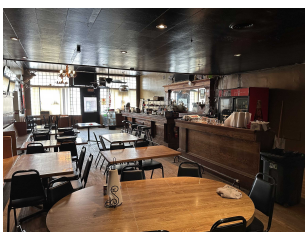

ADDITIONAL PICTURES