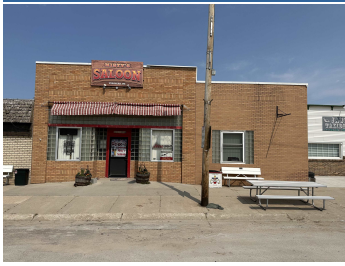

ALL FIELDS DETAIL

MLS # 32688
Asking Price \$79,900
Status ACTIVE
Class RESIDENTIAL
Type OTHER
Area VERDIGRE
Address 309 S Main Street
City Verdigre
State NE
Zip 68783
Sale/Rent For Sale
IDX Include Y

BEDROOMS NONE
TOTAL BATH TWO
GARAGE CAPACITY NONE
GARAGE TYPE NONE
STYLE OTHE
R
SQ. FT. ABOVE GROUND 2500+
APPROX. AGE 61+
BASEMENT NO
WATERFRONT NONE
AUCTION NO