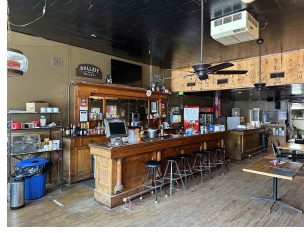

DISCLAIMER

This information is deemed reliable, but not guaranteed. All measurements are approximate and should be verified. The listing broker's offer of compensation is made only to Participants of the MLS where the listing is filed.